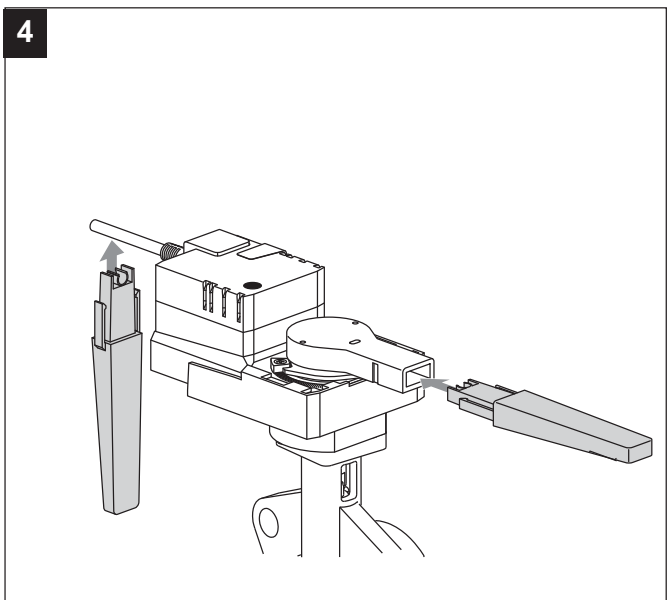

**Mounting instructions: TR.. + DN15...25 CCV**

**Mounting instructions: LRU../NRU.. + DN15...50 CCV**

Mounting instructions: SRVU.. + DN65...80 CCV

**Mounting instructions: GRVU.. + DN100..150 CCV**