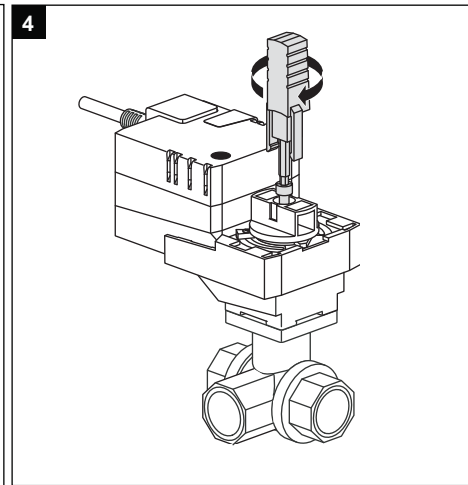

**Mounting instructions: TR.. + DN15...25 CCV**

**Mounting instructions: LRU../NRU.. + DN15...50 CCV**

Mounting instructions: SRVU.. + DN65...80 CCV

**Mounting instructions: GRVU.. + DN100..150 CCV**